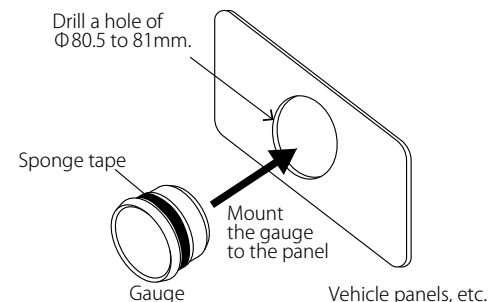

Defi-Link Meter
ADVANCE BF
Control Unit SET

Defi-Link Meter
ADVANCE A1
Control Unit SET

Tachometer DF201~202

Tachometer DF203~204

Defi-Link ADVANCE BF/A1 Control Unit Set Tachometer Component parts list

Thank you very much for purchasing our product.

This product contains the Defi-Link ADVANCE Control unit and a tachometer. Please refer to the manuals for Defi-Link ADVANCE Control unit SE and Defi-Link Meter ADVANCE tachometer as well.

Size	Series	Illumination color	Display range	Product No.
Φ80mm	ADVANCE BF	White	0~9000rpm	DF20101
		Amber red		DF20102
		Blue		DF20103
		White	0~11000rpm	DF20201
		Amber red		DF20202
		Blue		DF20203
	ADVANCE A1	White	0~9000rpm	DF20301
		White	0~11000rpm	DF20401

Control Unit

Accessories for control unit

Tachometer

⚠ This product is designed to be embedded in a panel, etc. If a mounting bracket is required, please purchase the separately sold Φ80 tachometer mounting bracket and accessory set.

How to mount the tachometer

Drill a hole of Φ80.5 to 81 mm in the panel to be mounted, and insert the gauge with sponge tape.

⚠ The thickness of the mounting panel needs to be more than 2mm.

Mounting bracket and accessory set for Φ80 tachometer 【Sold separately】

The Φ80 tachometer mounting bracket and accessory set sold separately includes the following parts:

Part number: PDF20104G