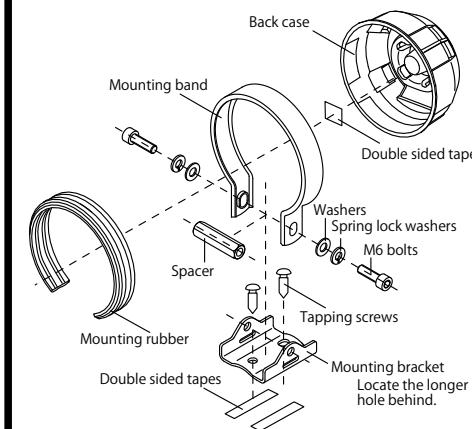

Solderless connector
1pc

⚠ This product is designed to be embedded in a panel, etc. If a mounting bracket is required, please purchase the separately sold Φ80 tachometer mounting bracket and accessory set.

How to mount the tachometer

Drill a hole of Φ80.5 to 81 mm in the panel to be mounted, and insert the gauge with sponge tape.

⚠ The thickness of the mounting panel needs to be more than 2mm.

Mounting bracket and accessory set for Φ80 tachometer 【Sold separately】

The Φ80 tachometer mounting bracket and accessory set sold separately includes the following parts:

Part number: PDF20104G

- ① Start guide and a warranty card are included in addition to the parts listed in this list.
- ② Please refer to the manuals for ADVANCE Control unit SE and ADVANCE gauges as well.
- ③ The label stucked on the product is for the product traceability. Do not peel it off.