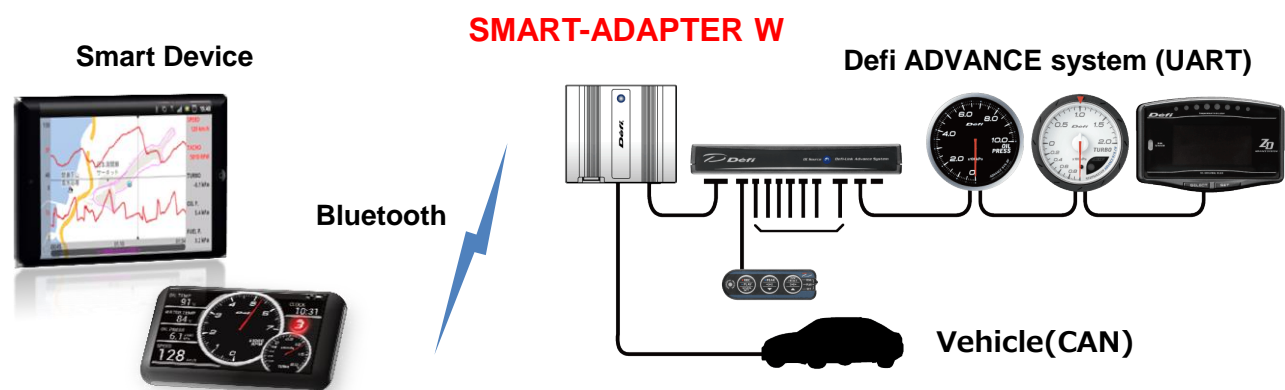

【専用アプリの特徴】

- ・表示アプリは、メーター表示アプリ、走行データ簡易解析アプリ、タイム計測アプリをリリース。
- ・走行データ簡易解析アプリは端末のGPSやGセンサーと連携した表示やロギングが可能。

This wireless adapter can transmit combination information from both vehicle CAN and Defi ADVANCE SYSTEM sensors. Defi applications for iOS/Android have been released. Apps can display vehicle information on a smart device and analyze its data.

(May 2015 Now on sale : http://www.defi-shop.com/products/smart_adp_w/summary_smart_adp_w/)

【Feature of Smart Adapter W】

The adapter which can transmit the vehicle info to an iOS or Android device via Bluetooth. It is possible to select one or both data which you can use between the vehicle-CAN and Defi ADVANCE system(UART).

【Feature of Application】

We provide Gauge Apps, Driving data analysis App and Time attack App.

Display, recording and analysis are available by linking Smart Adapter W with G-sensor and GPS of a smartphone.