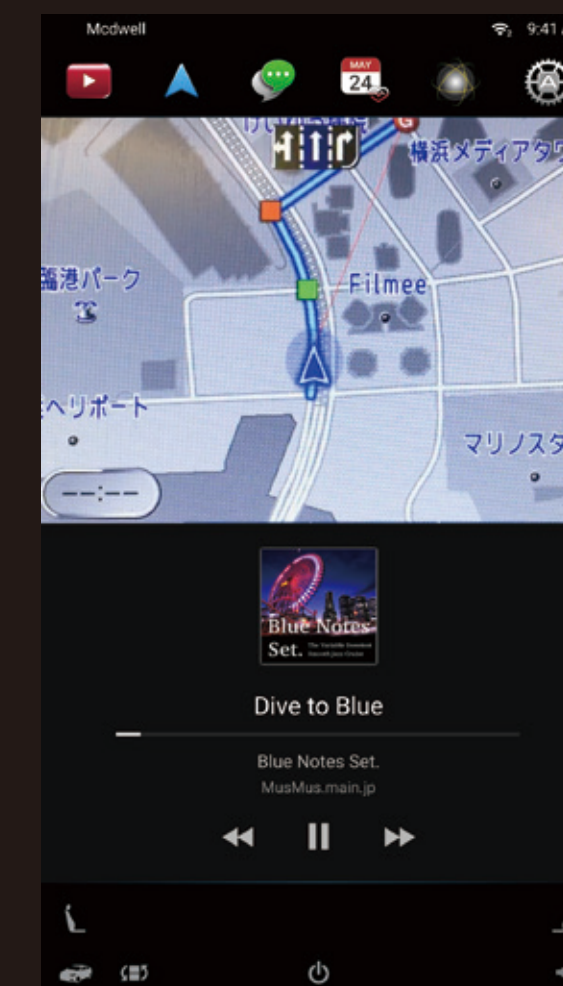

Center Information Display